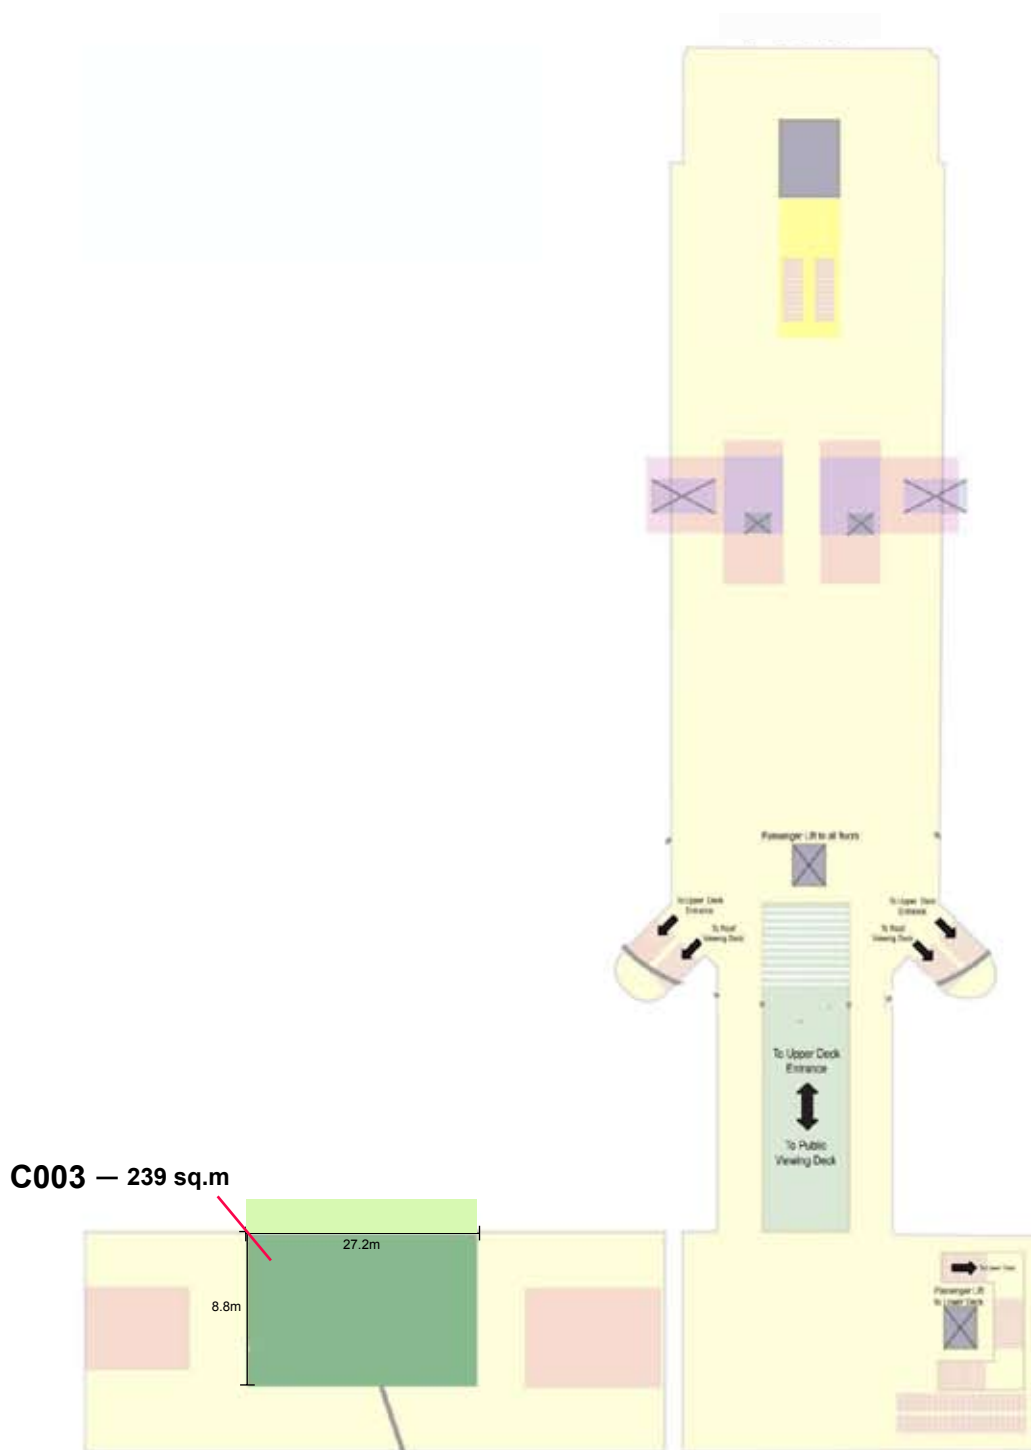

# STAR FERRY CENTRAL PIER VENUE PIER 8 (for non-commercial use only)

\*The use of the venue is subject to the approval of relevant government departments